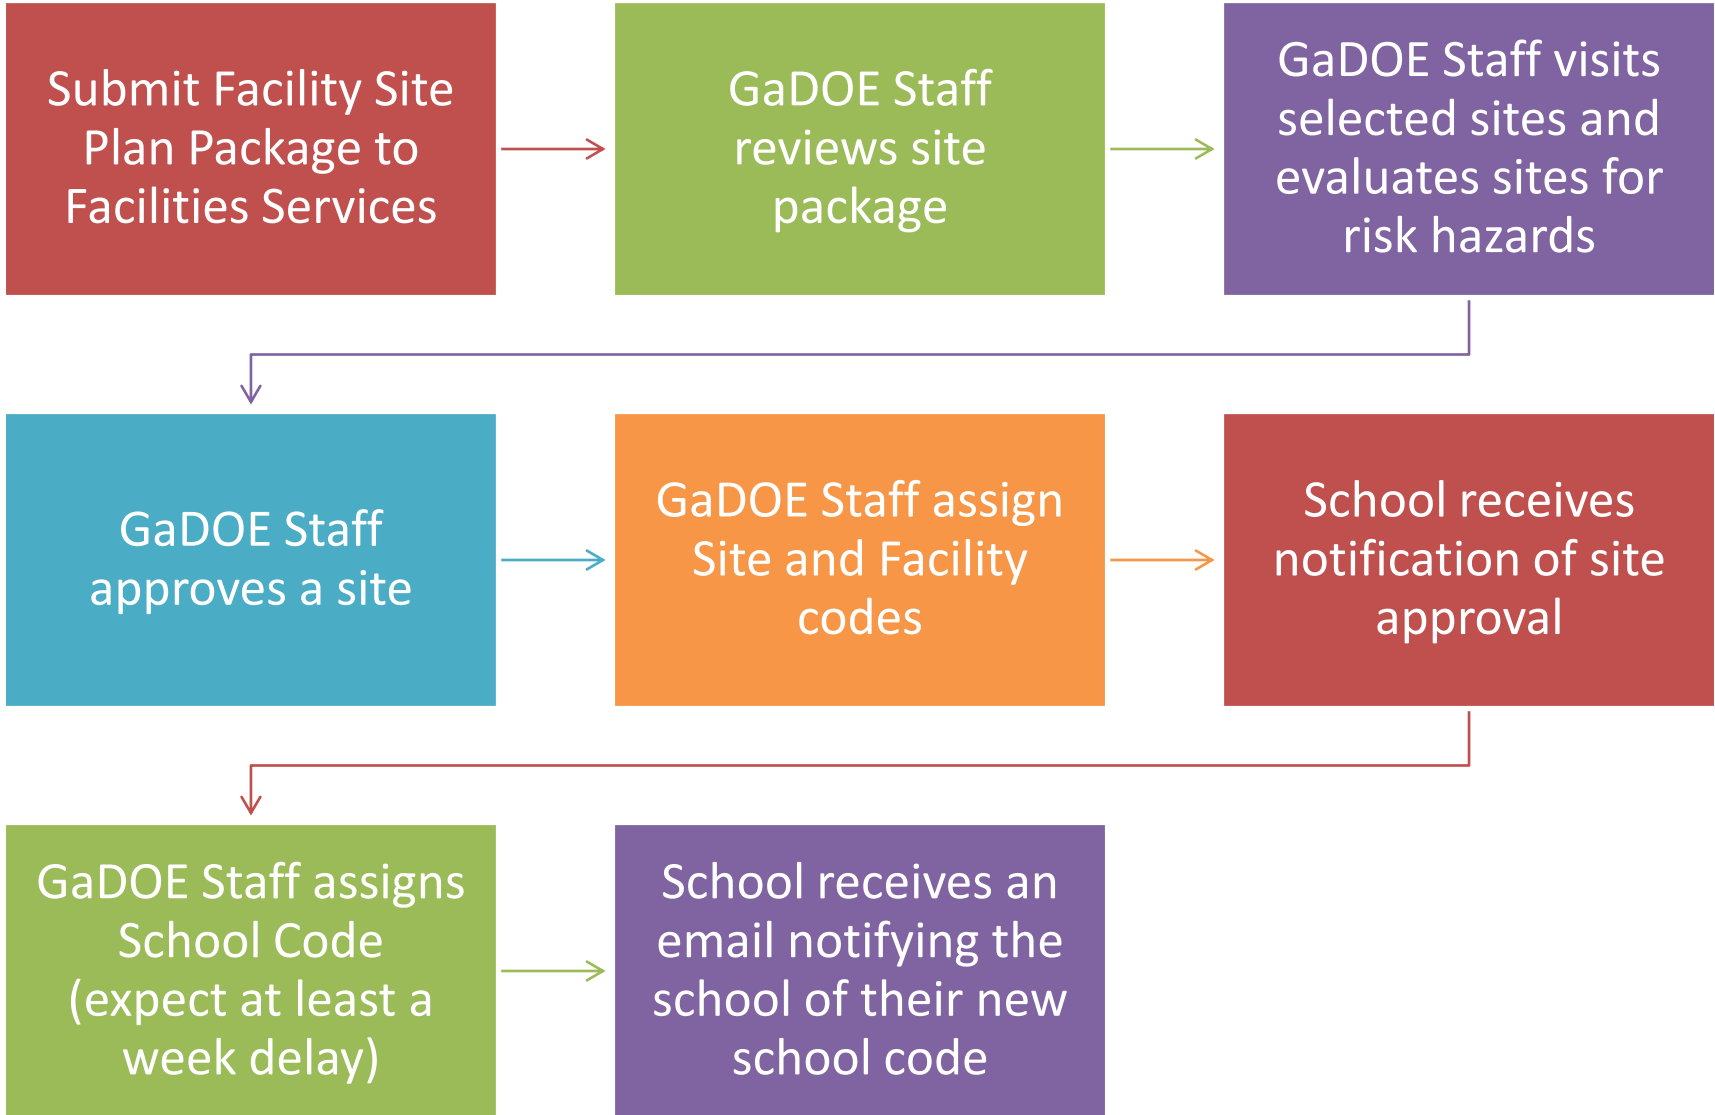

# How to Receive a School Code

# Site/Facility/School Codes

## Site Code

- The code given to the piece of land in which a facility may be located. A site may have multiple facilities located on it.

## Facility Code

- The code given to a building or group of buildings on one campus.